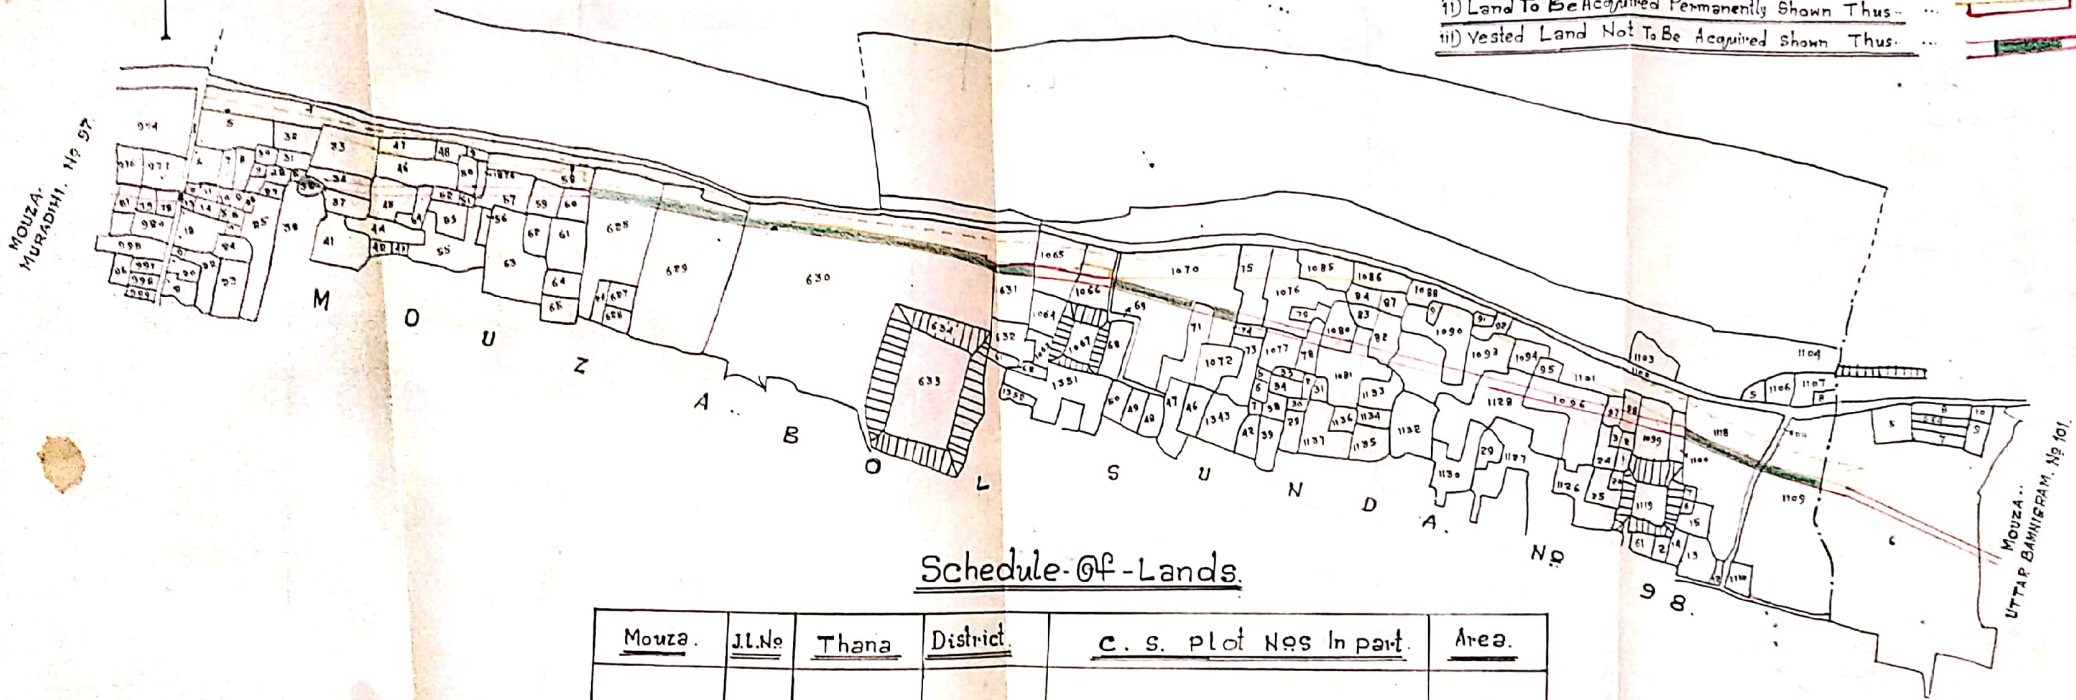

CKD BY.

Sankar Prasad
Sankar Prasad
20/7/66

Traced By
R.K. Roy

S.P.
Spl. L.A. Collector.
Birbhum.

PLAN
OF LAND TO BE ACQUIRED PERMANENTLY FOR THE CONSTRUCTION OF M.B.B/4/2/A TAKING OFF
FROM CH.18000 OF DY No.4,EX.M.B.B.C. IN MOUZA BOLSUNDA, NR 98, THANA SAINTHIA, DT. BIRBHUM.

Scale: 330' 1" (Inch)

7/15/68

Rep?

- i) Land Already Acquired Permanently Shown Thus: ...
- ii) Land To Be Acquired Permanently Shown Thus: ...
- iii) Vested Land Not To Be Acquired Shown Thus: ...

Schedule of Lands.

<u>Mouza.</u>	<u>J.L.No</u>	<u>Thana</u>	<u>District.</u>	<u>c. s. plot Nos In part.</u>	<u>Area.</u>
<u>Bolsunda.</u>	<u>98.</u>	<u>Sainthia.</u>	<u>Birbhum.</u>	7, 8, 9, 10, 11, 12, 13, 14, 27, 28, 34, 35, 37, 38, 45, 46, 50, 51, 52, 54, 57, 58, 59, 60, 1065, 1066, 1071, 1074, 1075, 1076, 1077, 1078, 1080, 1081, 1082, 1090, 1093, 1096, 1097, 1098, 1099, 1100, 1120 And 50/1876.	1.72 Acres.